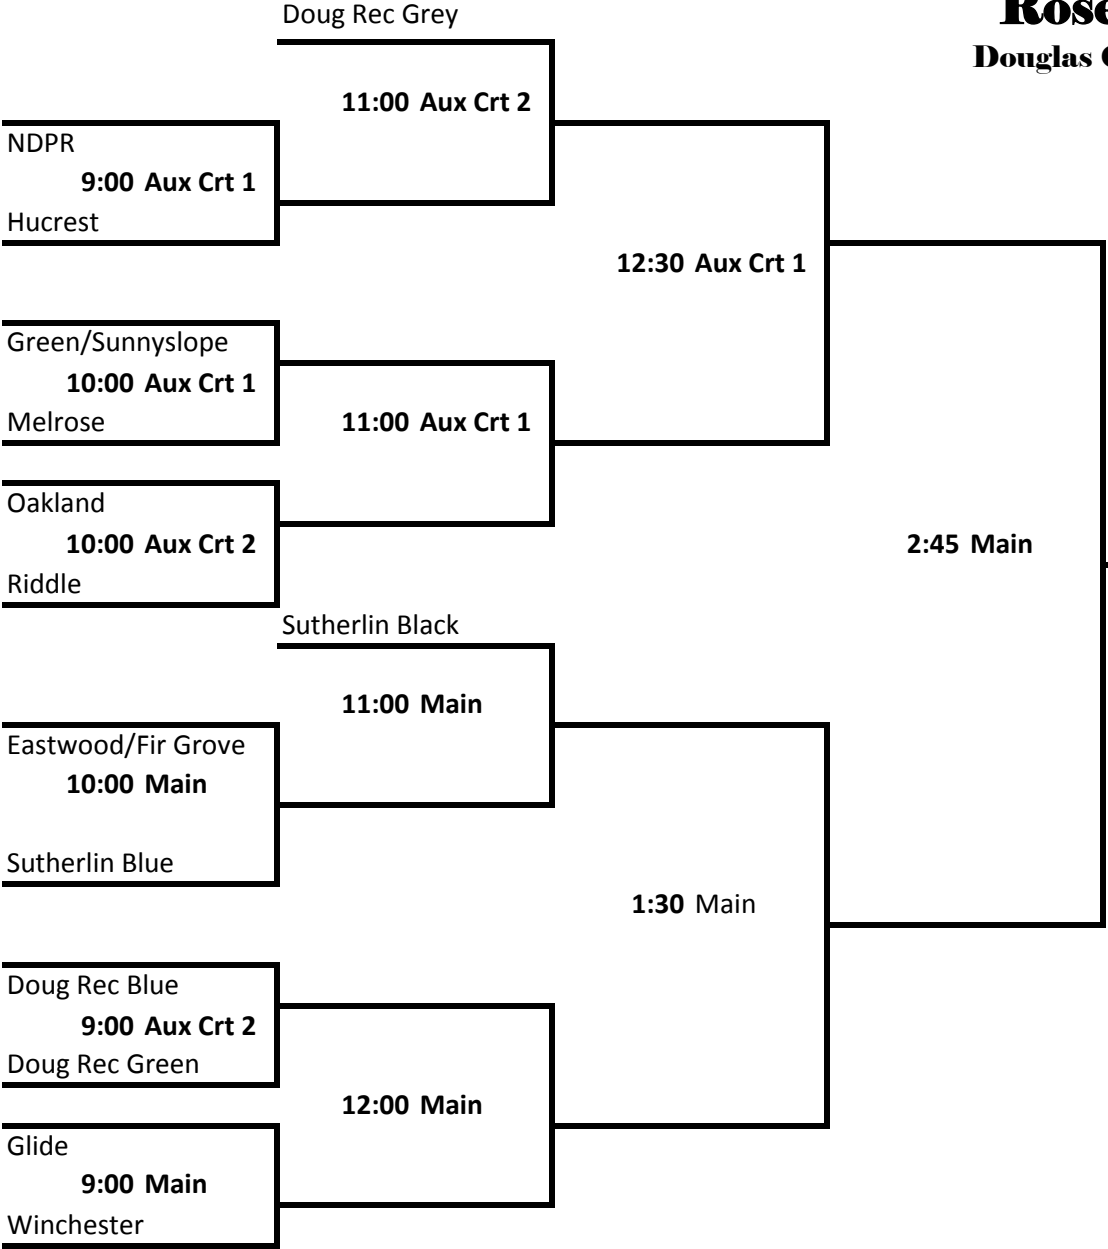

# Roseburg Sports Program

## Douglas County Youth Basketball League

\$3.00 admission for adults

\* All times are approximate. Please be ready to play 15 minutes before each game\*

2018 Champion

3rd/4th Grade Girls Basketball  
Year End tournament  
March 10th 2018  
at Jo Lane Middle School